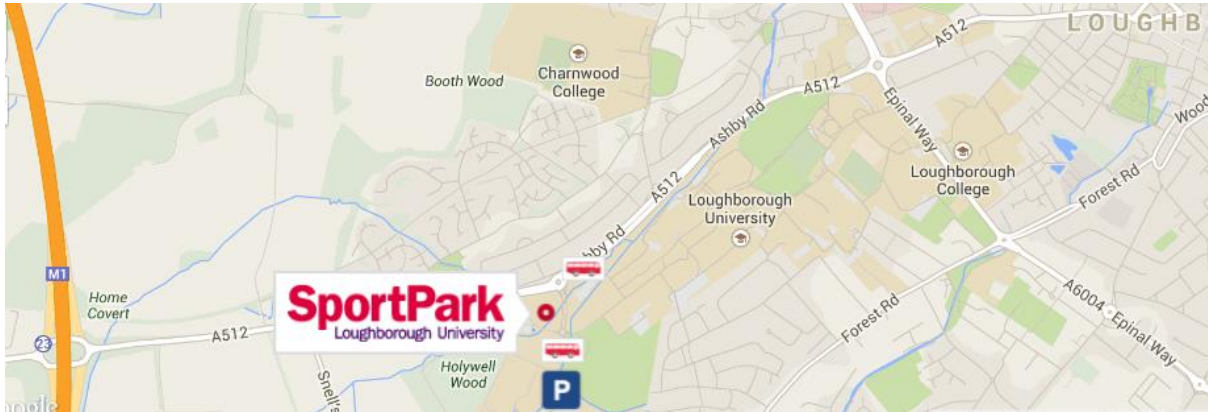

## Map and Directions

### Address

Volleyball England  
SportPark, Loughborough University  
3 Oakwood Drive  
Loughborough  
Leicestershire  
LE11 3QF

### Travelling by car

SportPark's nearest motorway link is the M1. Junction 23 is less than two miles from SportPark. Travel towards Loughborough from Junction 23 on the A512. At the first roundabout, turn right and report to the security hut on the right. After the security barriers turn right at the roundabout and take the first right in to the SportPark Car Park (press the intercom button at the security barrier). Visitors with mobility problems can pre-book parking spaces by calling SportPark reception on 01509 222820.

### Travelling by rail

Regular Intercity services operate between Loughborough and other main line towns and cities - including daily trains to and from London St Pancras International, 90 minutes away.