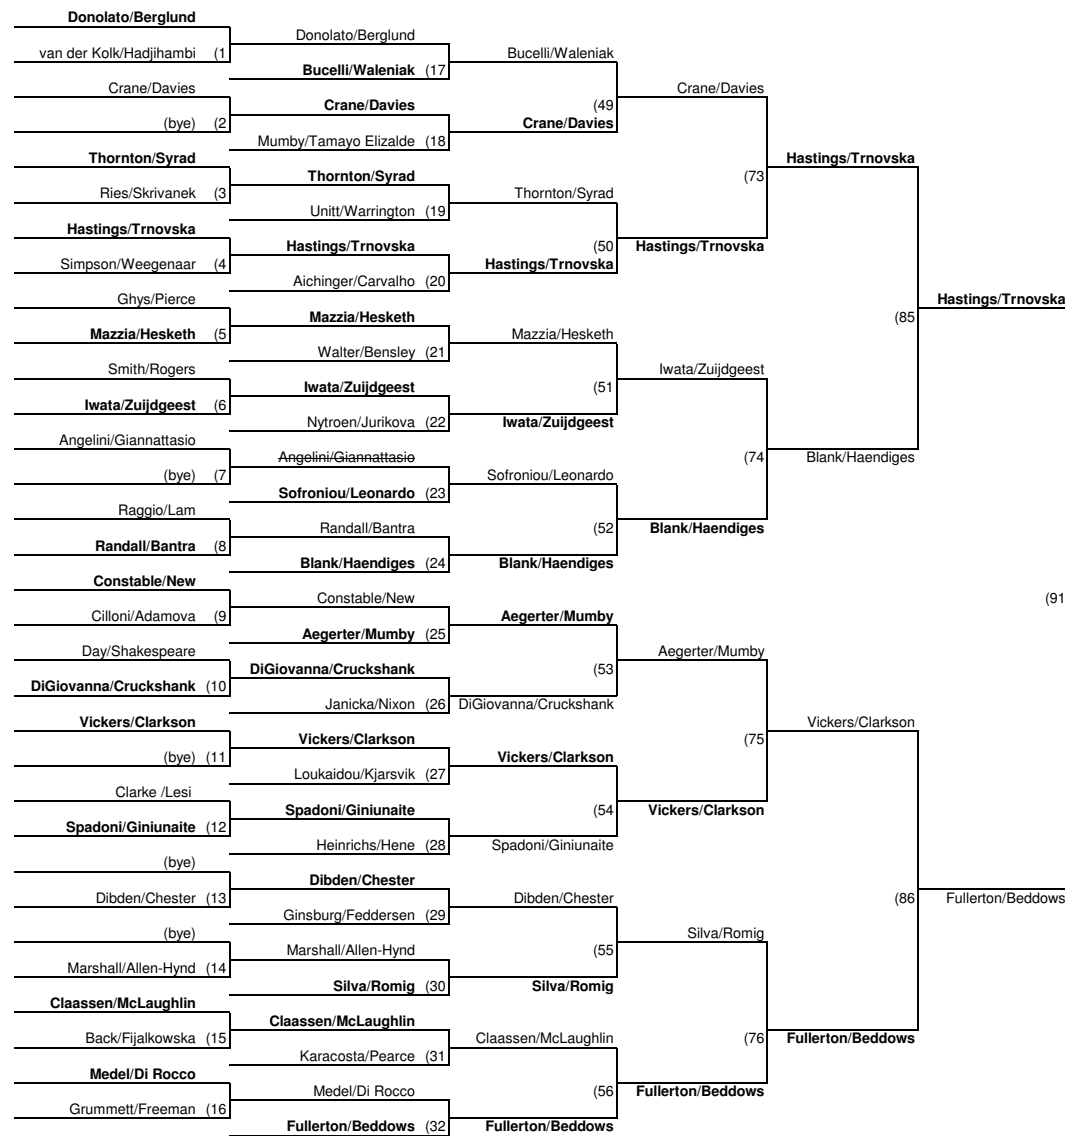

Beach Student Cup 2013
Women's Draw

Winner's Bracket

Loser's Bracket